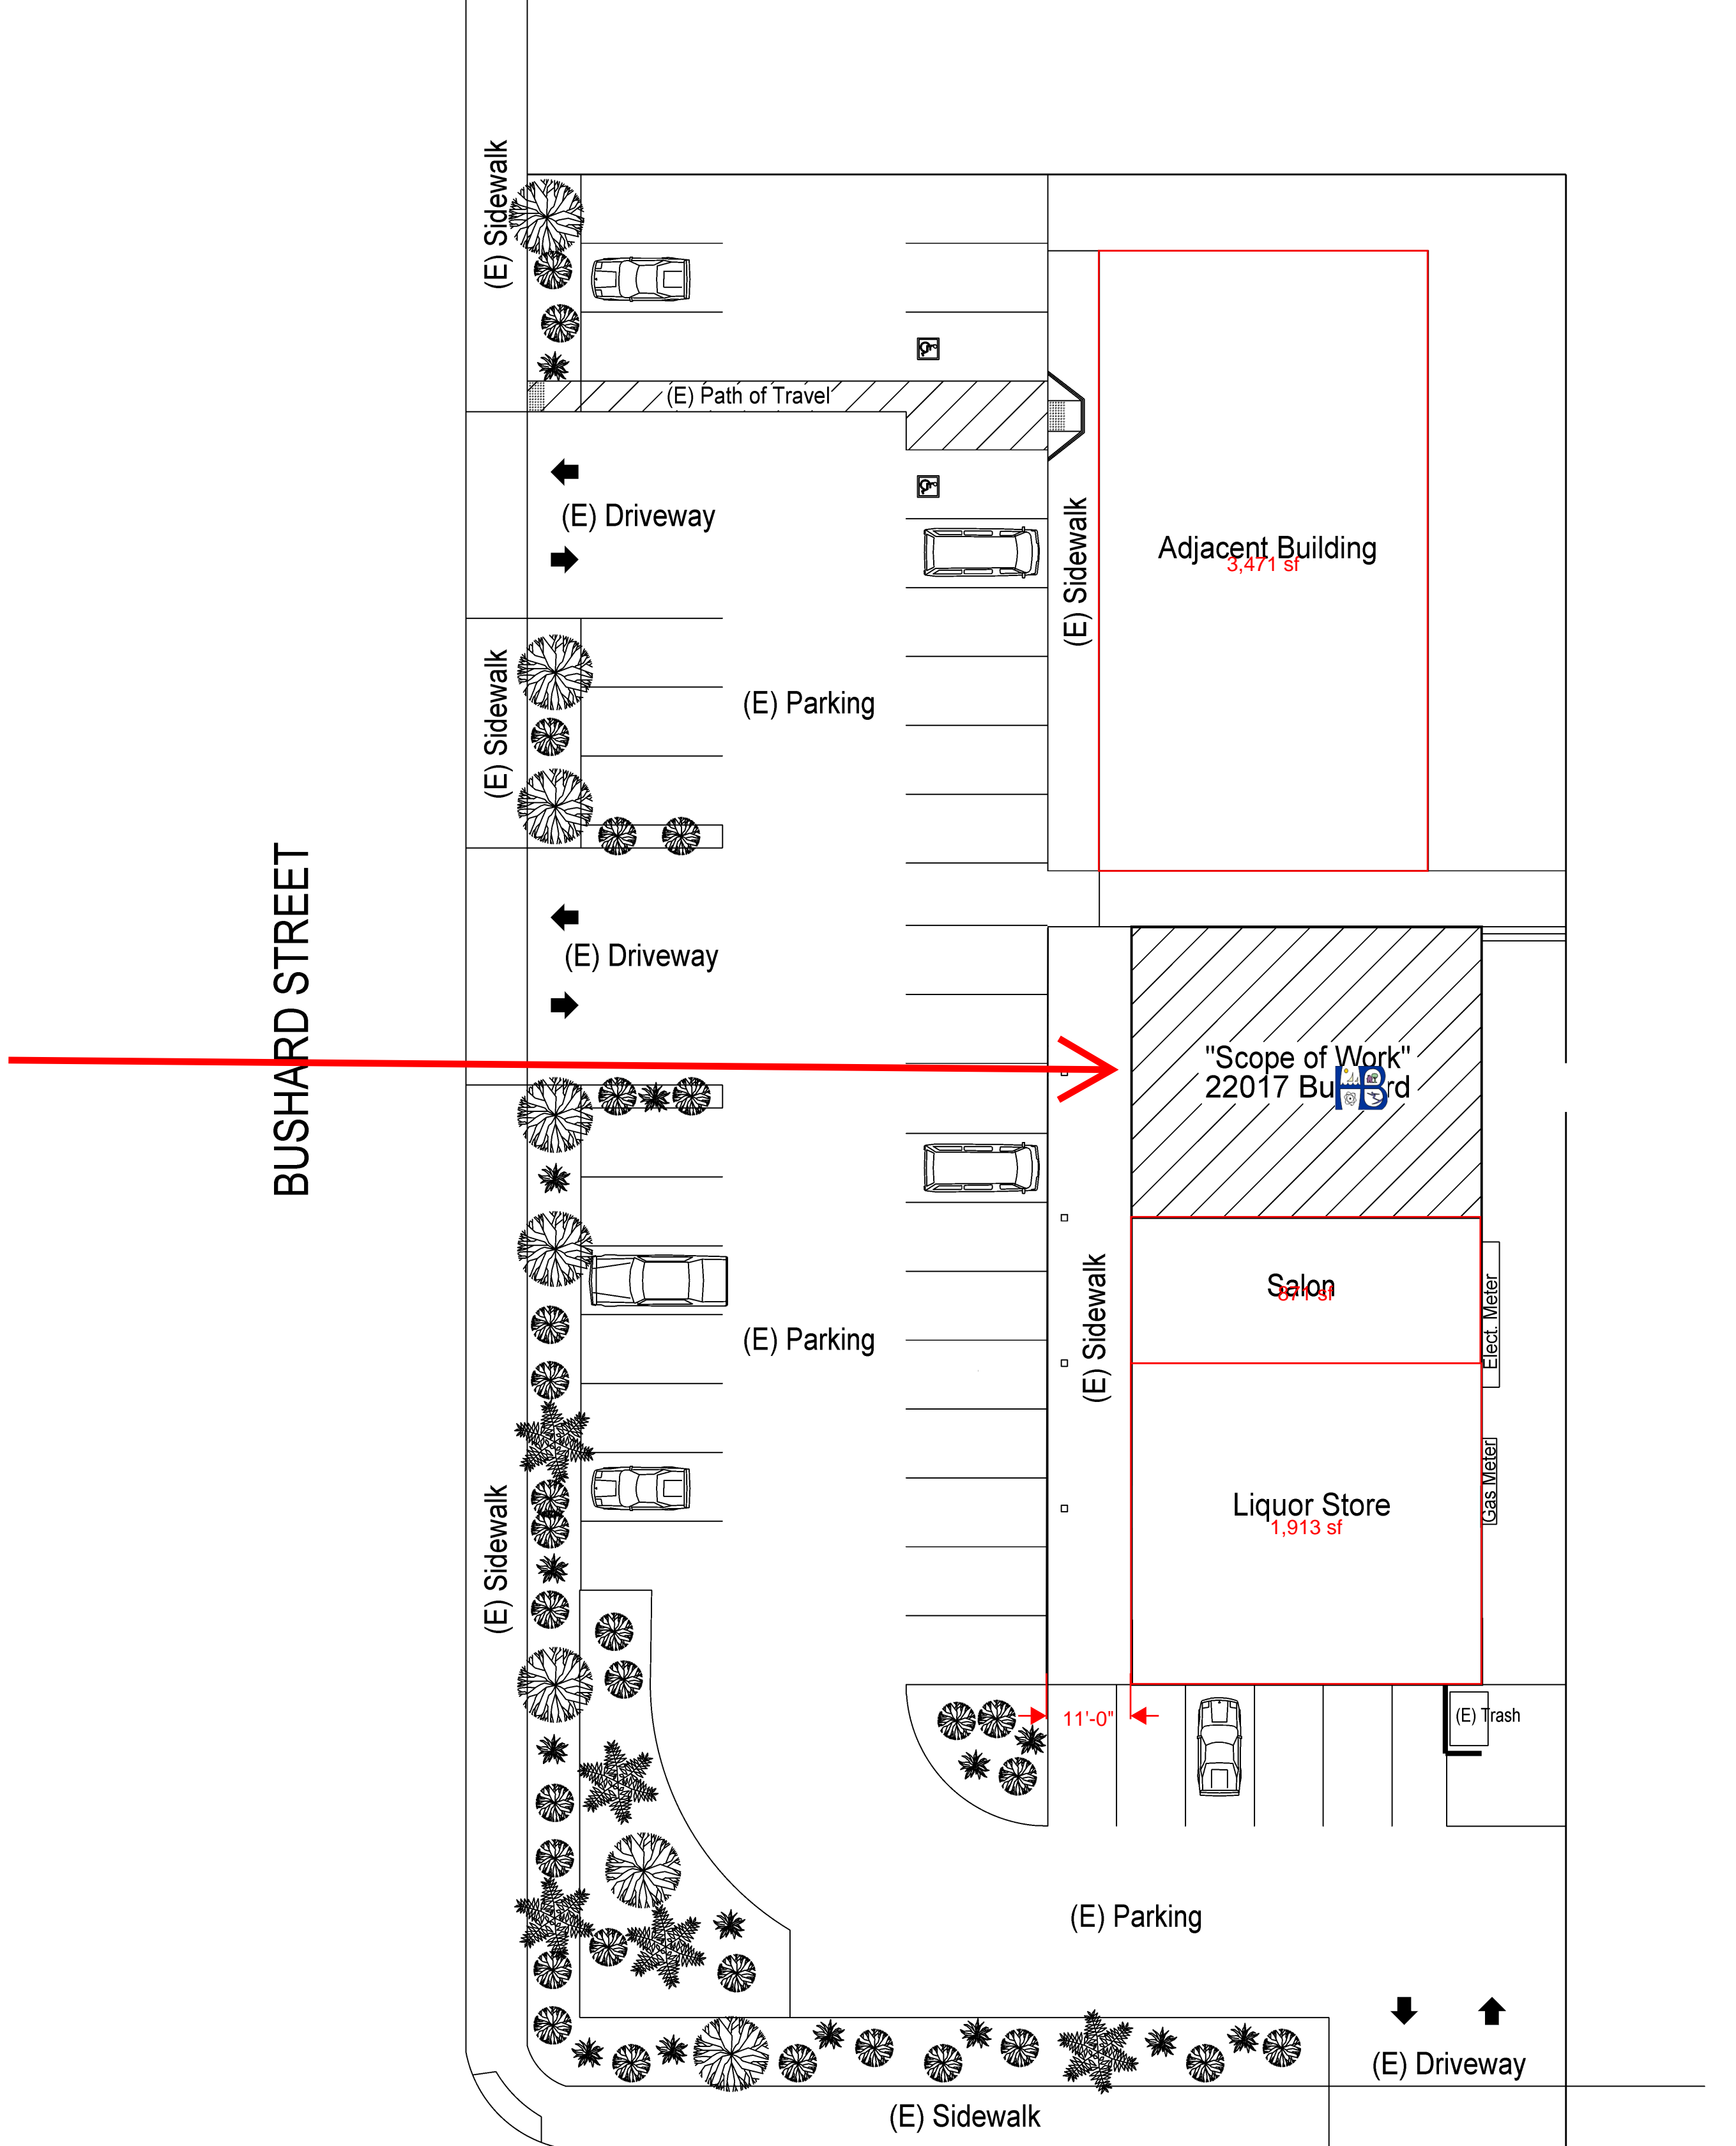

BUSHARD STREET

BANNING STREET

BOARDRIDERS CAFE - 22017 BUSHARD STREET

BOARDRIDERS CAFE - 22017 BUSHARD STREET

**DINING ROOM - SEATING PLAN**