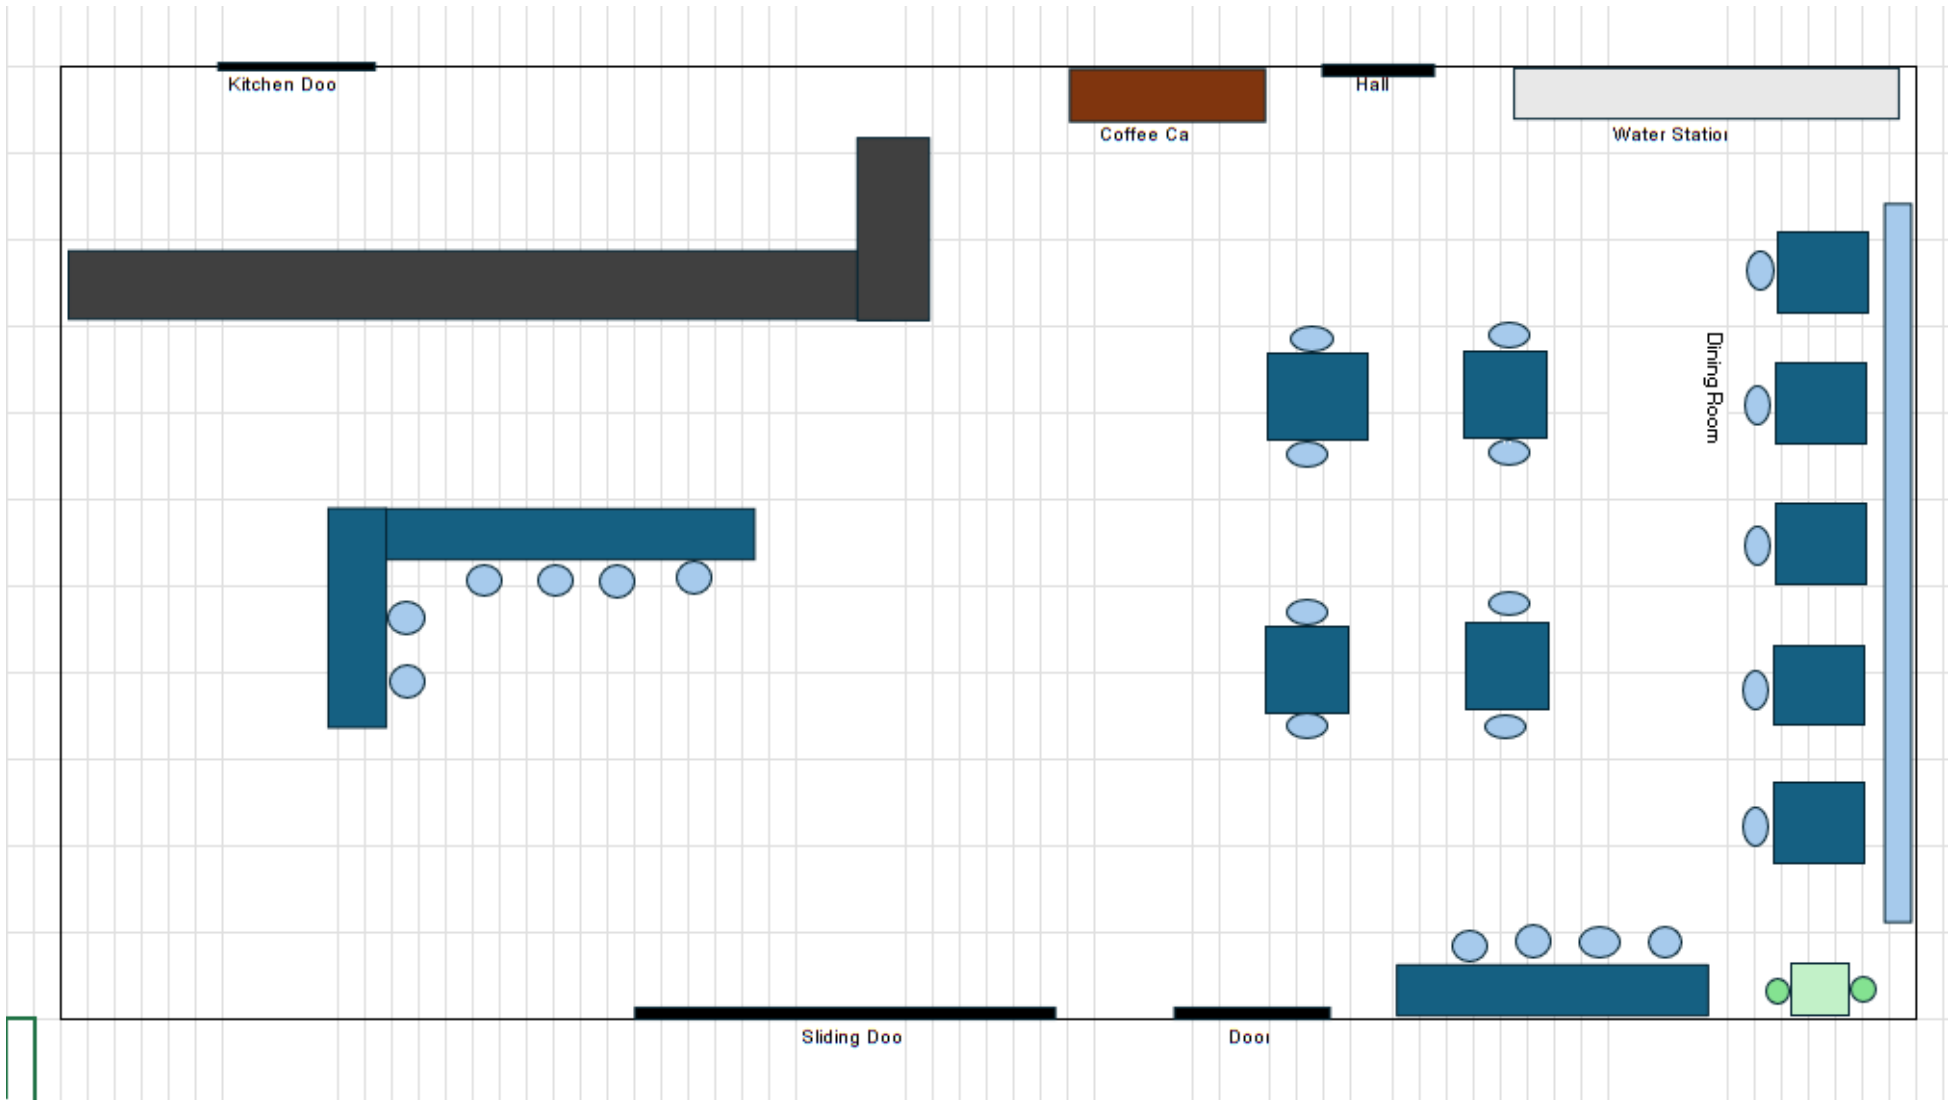

BUSHARD STREET

BANNING STREET

BOARDRIDERS CAFE - 22017 BUSHARD STREET

BOARDRIDERS CAFE - 22017 BUSHARD STREET

**DINING ROOM - SEATING PLAN**