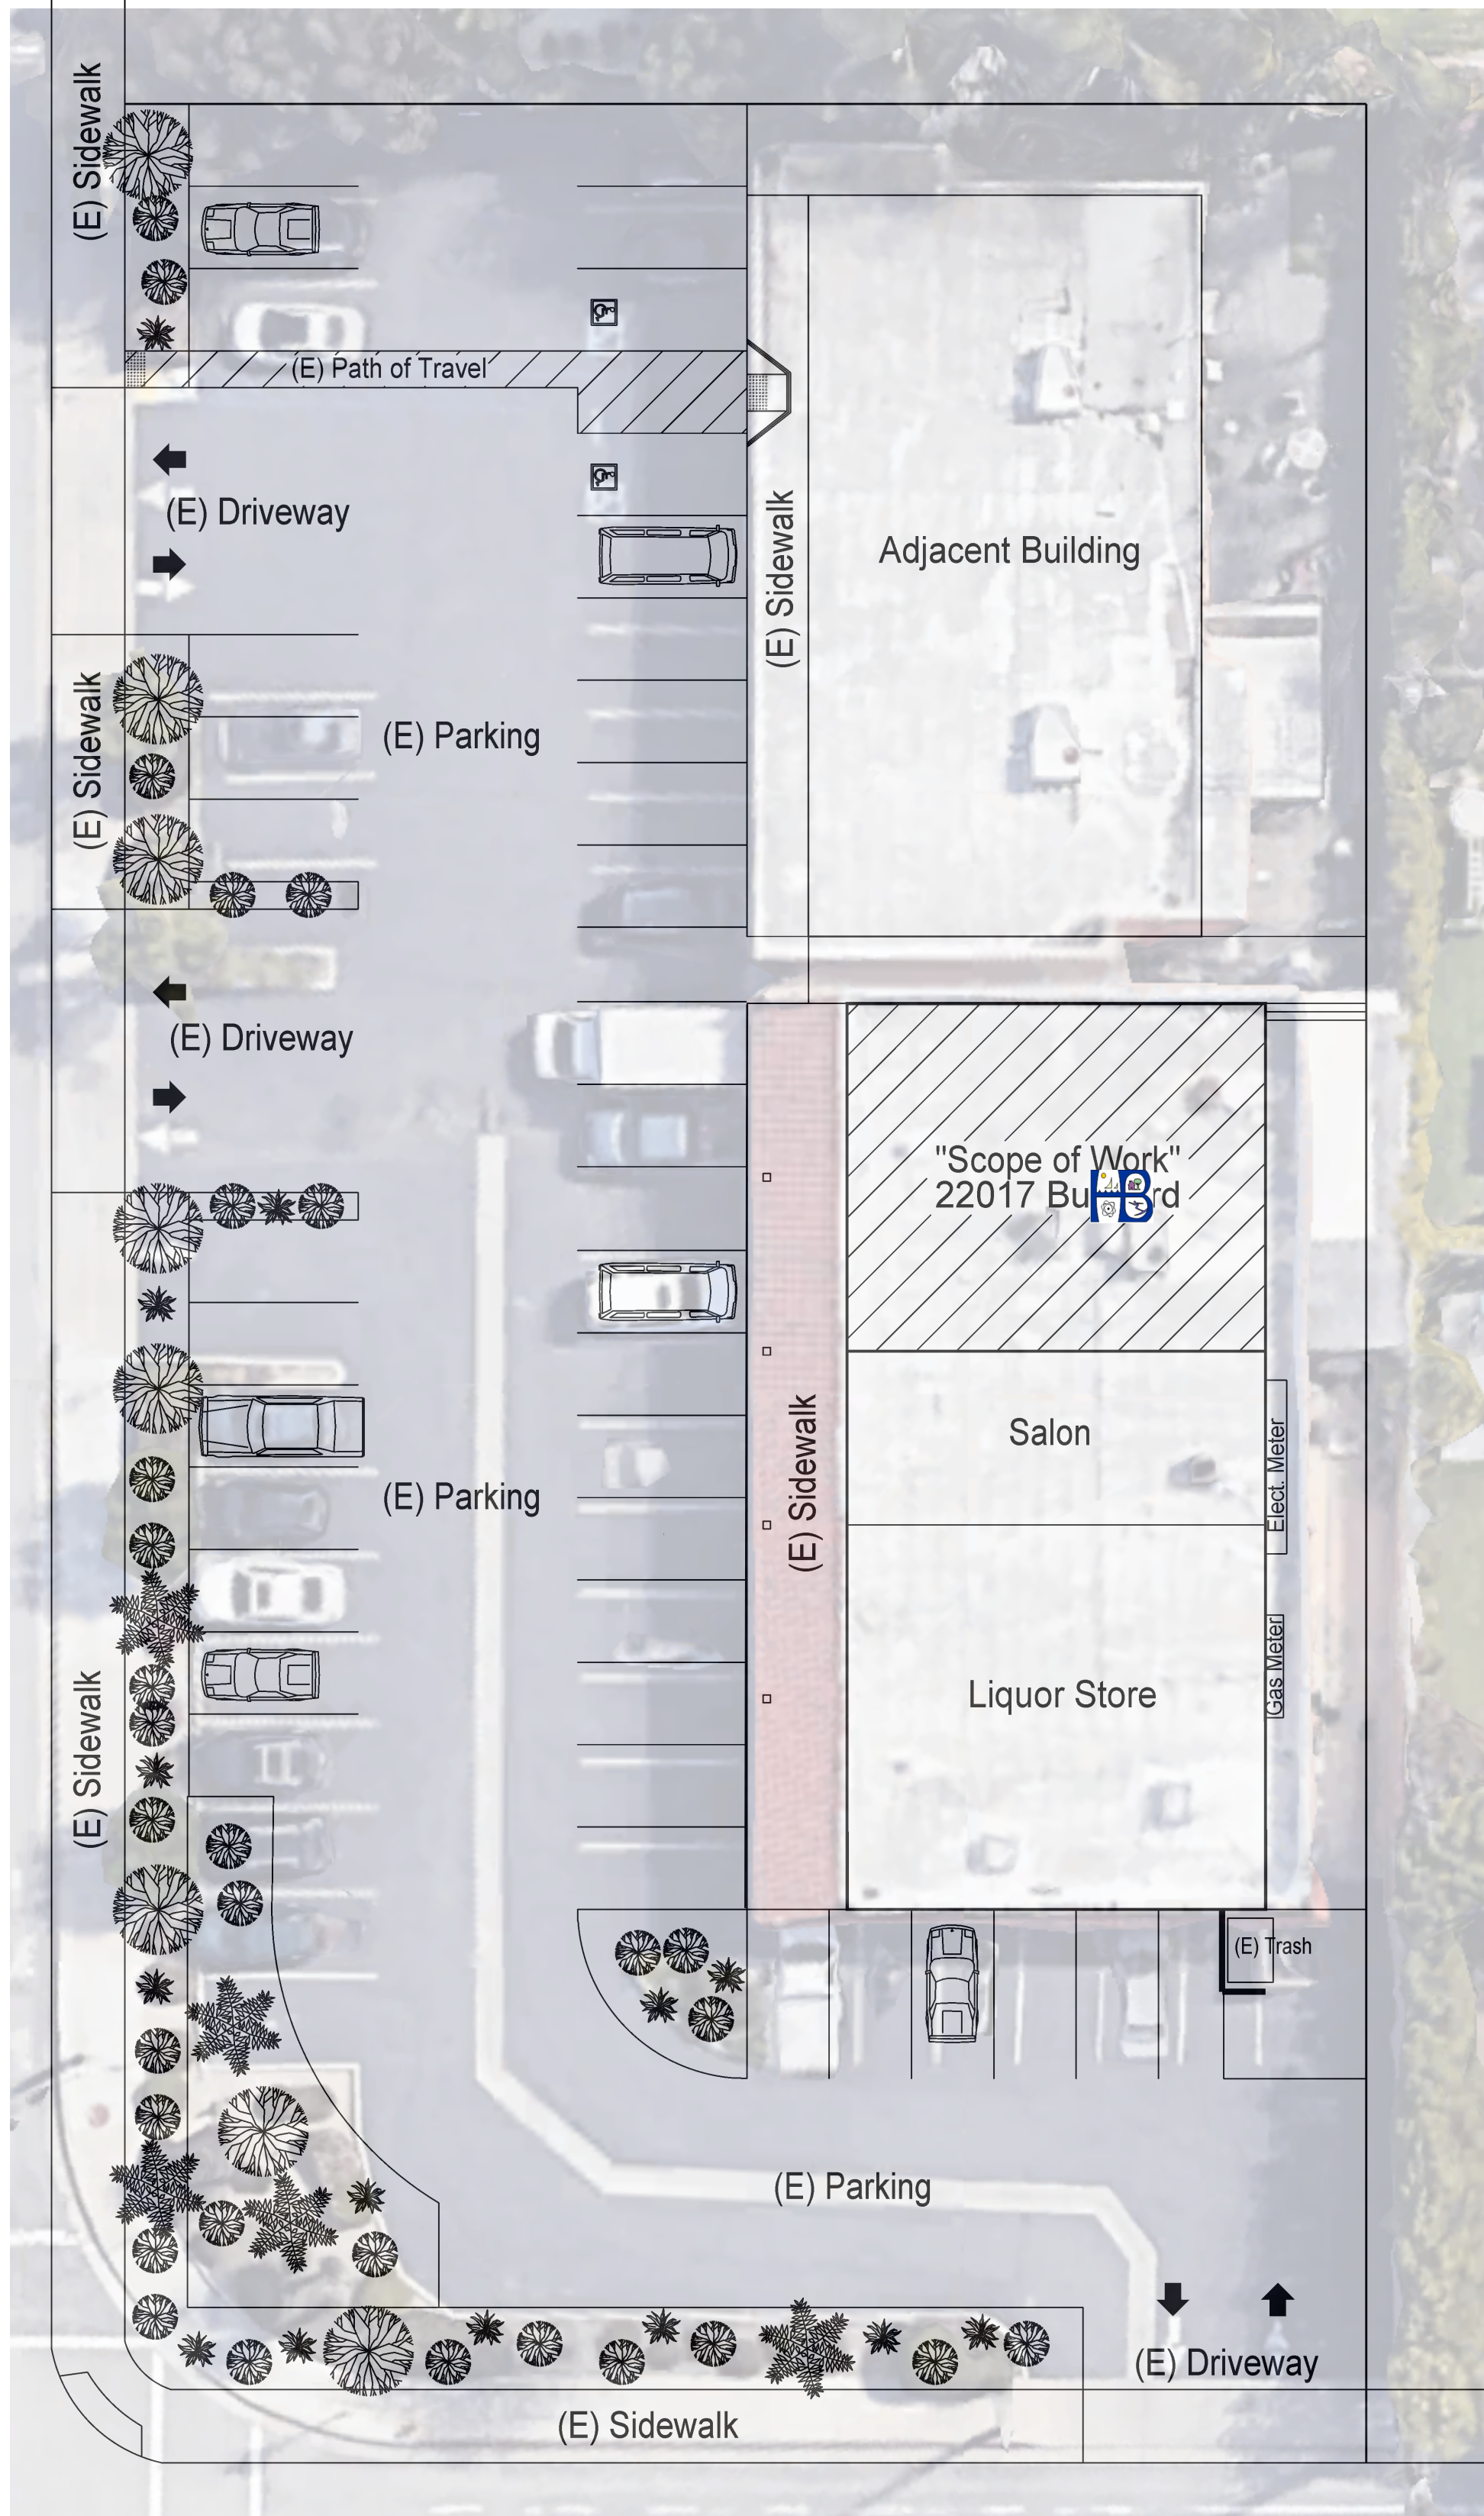

BUSHARD STREET

BANNING STREET

BOARDRIDERS CAFE - 22017 BUSHARD STREET

BOARDRIDERS CAFE - 22017 BUSHARD STREET

**DINING ROOM - SEATING PLAN**