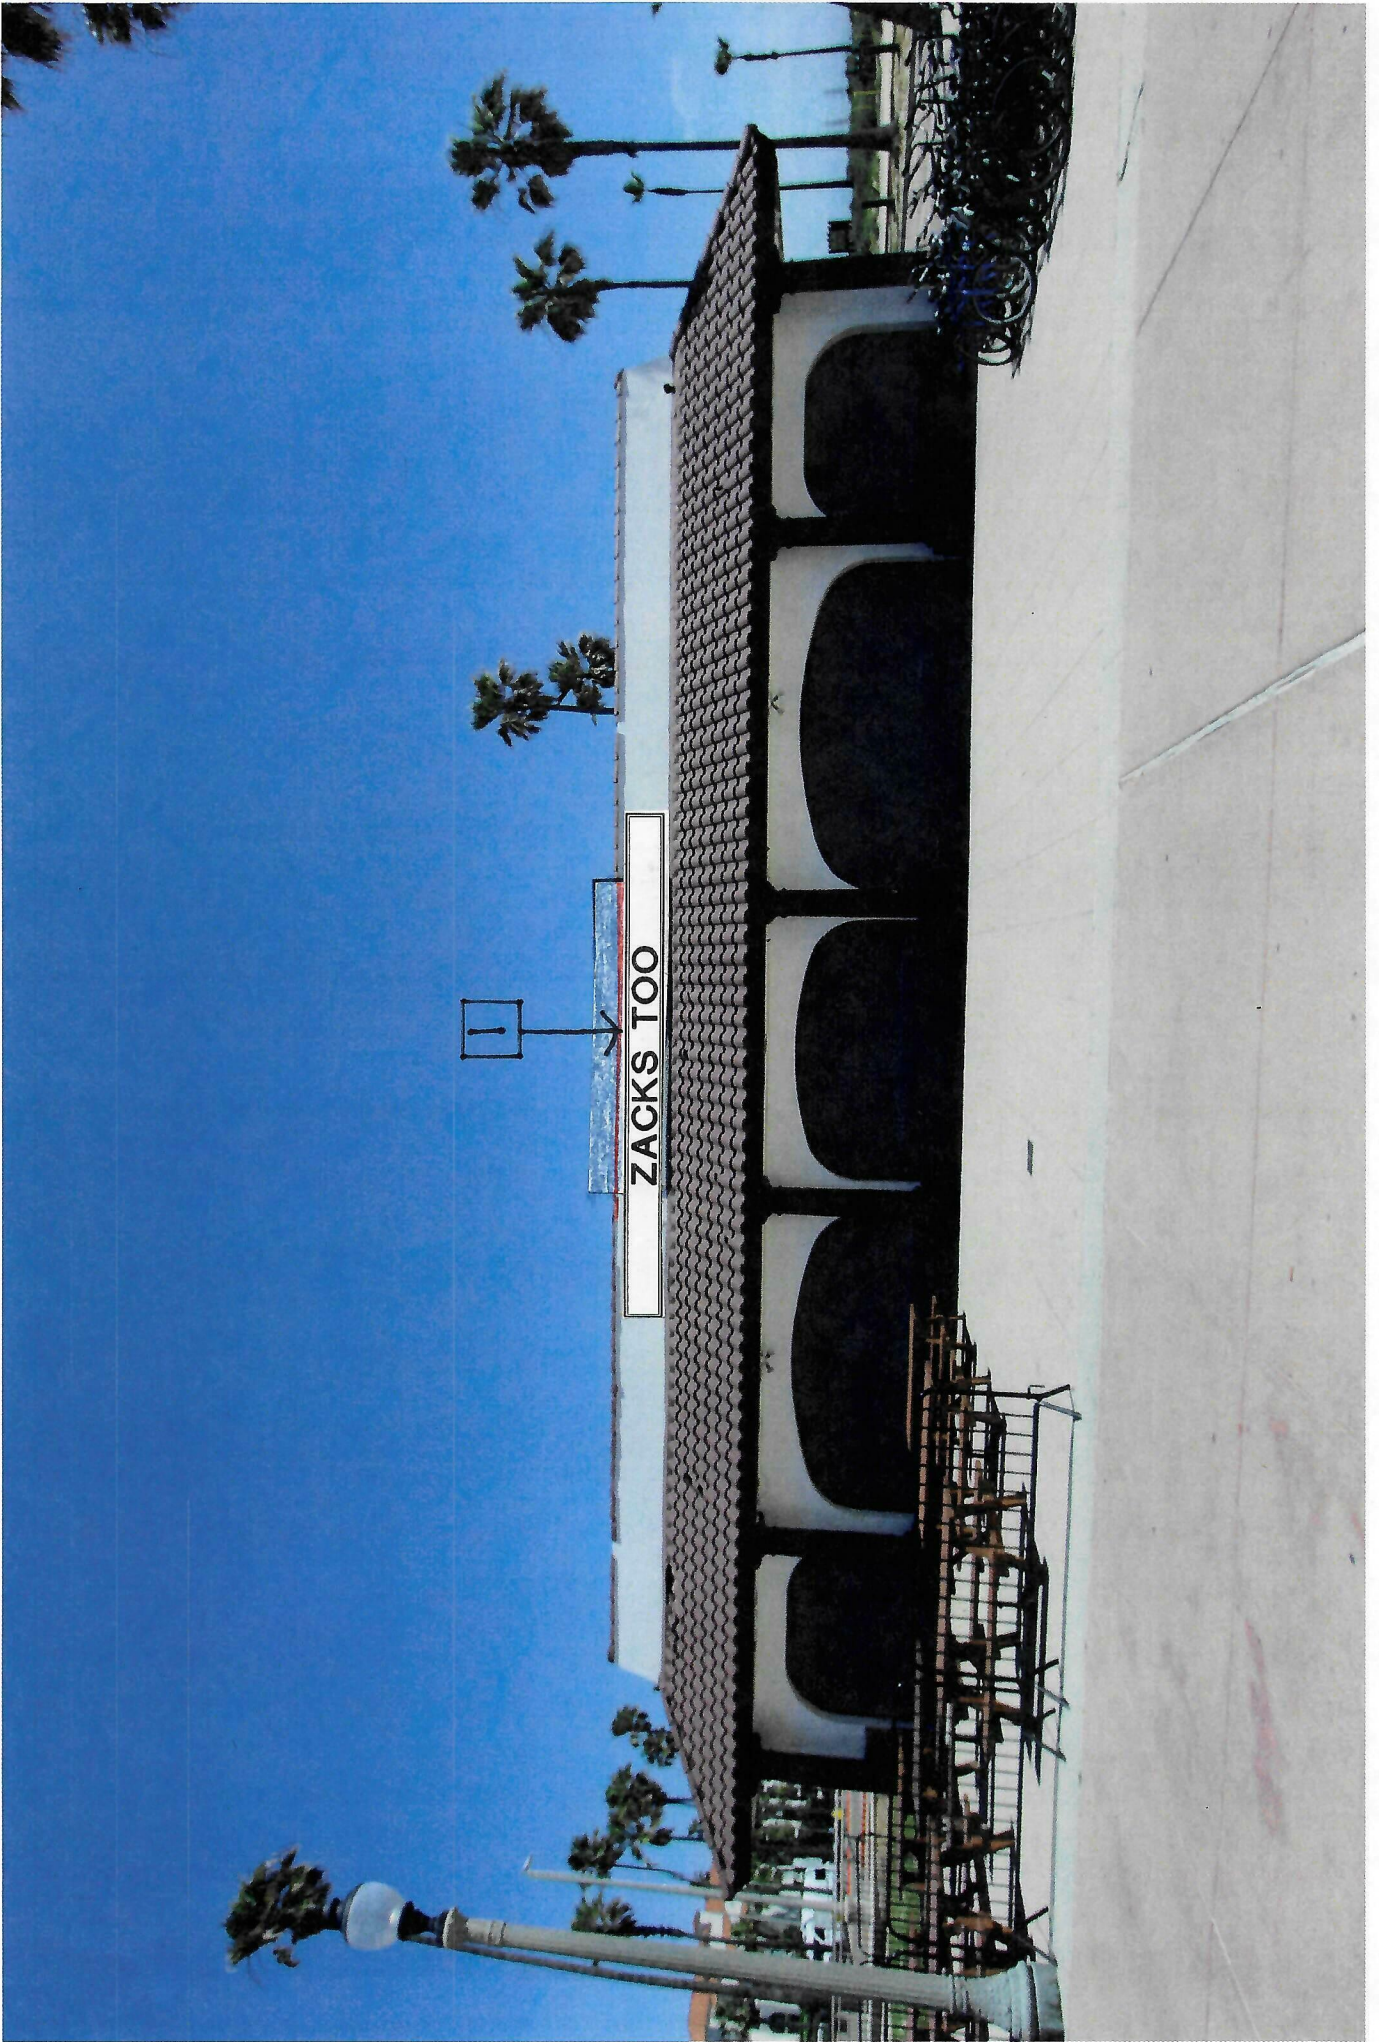

ZACKS TOO

DRB PHOTO EXHIBITS

NOTES:

1. REQUEST FOR (N) SIGNAGE ON EXISTING PARAPET PER PHOTO EXHIBITS AND PLANS. THE PROPOSED SIGN IS SUPERIMPOSED ONTO THIS PHOTOGRAPH.
2. PROPOSED PERIMETER FENCE FOR DINING AREA. MATERIALS TO BE BLACK TUBE STEEL FENCING AND WOOD COUNTER W/ MEDIUM GREY STAIN.
3. ONLY BLUE UMBRELLAS ARE PROPOSED FOR THE DINING AREA.

SITE PLAN

NTS

26 APRIL 2024

= PHOTO NUMBER AND VIEW DIRECTION

2/5

2

Blue Umbrellas concept