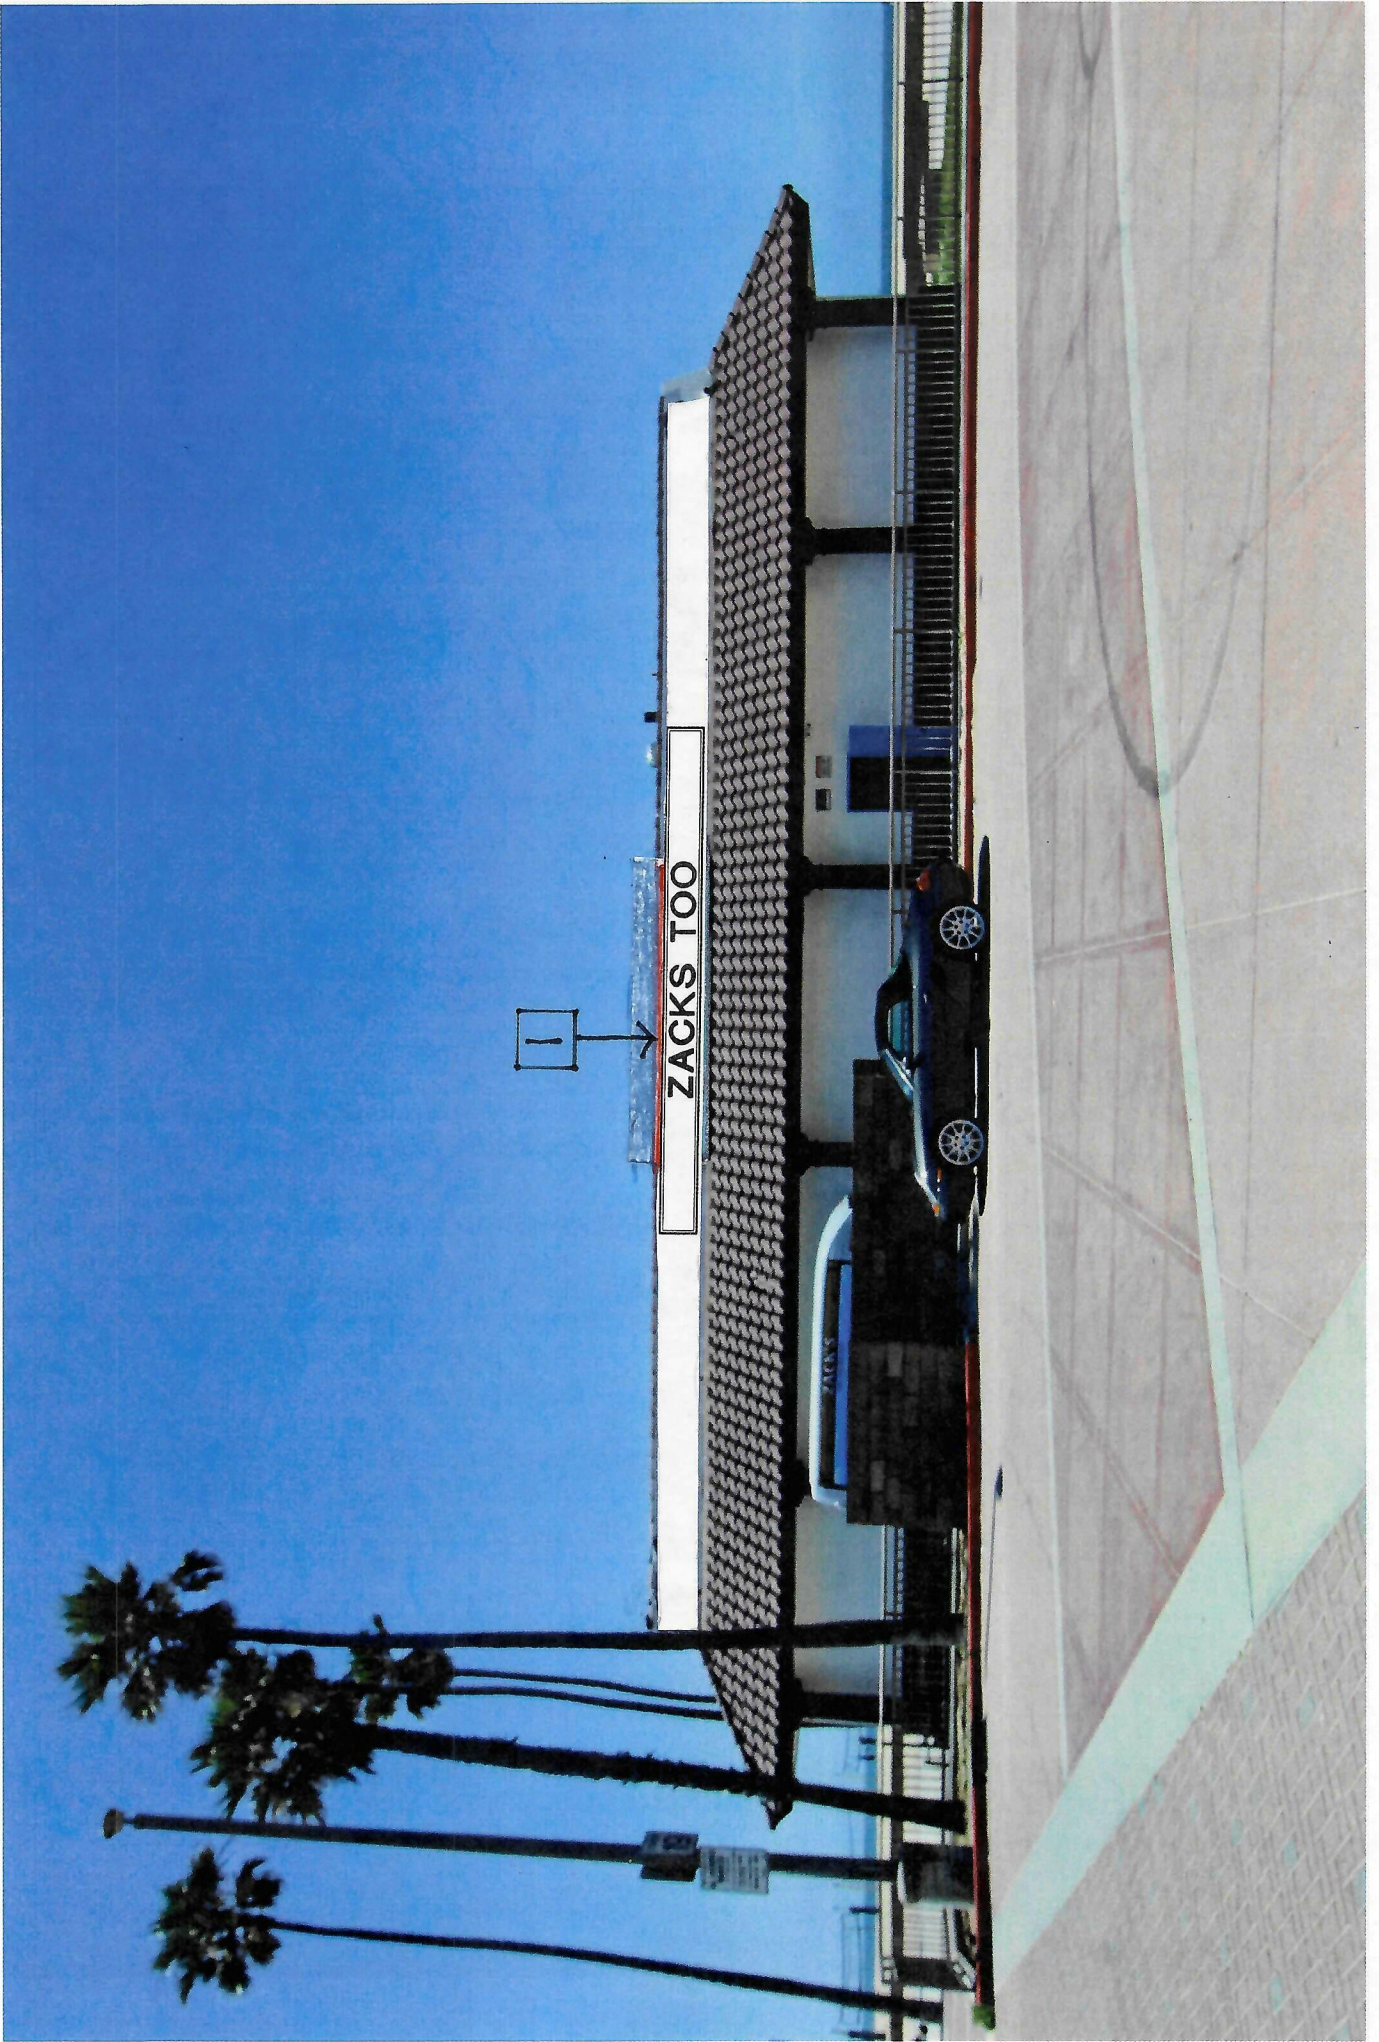

ZACKS TOO

DRB PHOTO EXHIBITS

NOTES:

1. REQUEST FOR (N) SIGNAGE ON EXISTING PARAPET PER PHOTO EXHIBITS AND PLANS. THE PROPOSED SIGN IS SUPERIMPOSED ONTO THIS PHOTOGRAPH.
2. PROPOSED PERIMETER FENCE FOR DINING AREA. MATERIALS TO BE BLACK TUBE STEEL FENCING AND WOOD COUNTER W/ MEDIUM GREY STAIN.
3. ONLY BLUE UMBRELLAS ARE PROPOSED FOR THE DINING AREA.

SITE PLAN

NTS

26 APRIL 2024

= PHOTO NUMBER AND VIEW DIRECTION

2/5

2

Blue Umbrellas concept