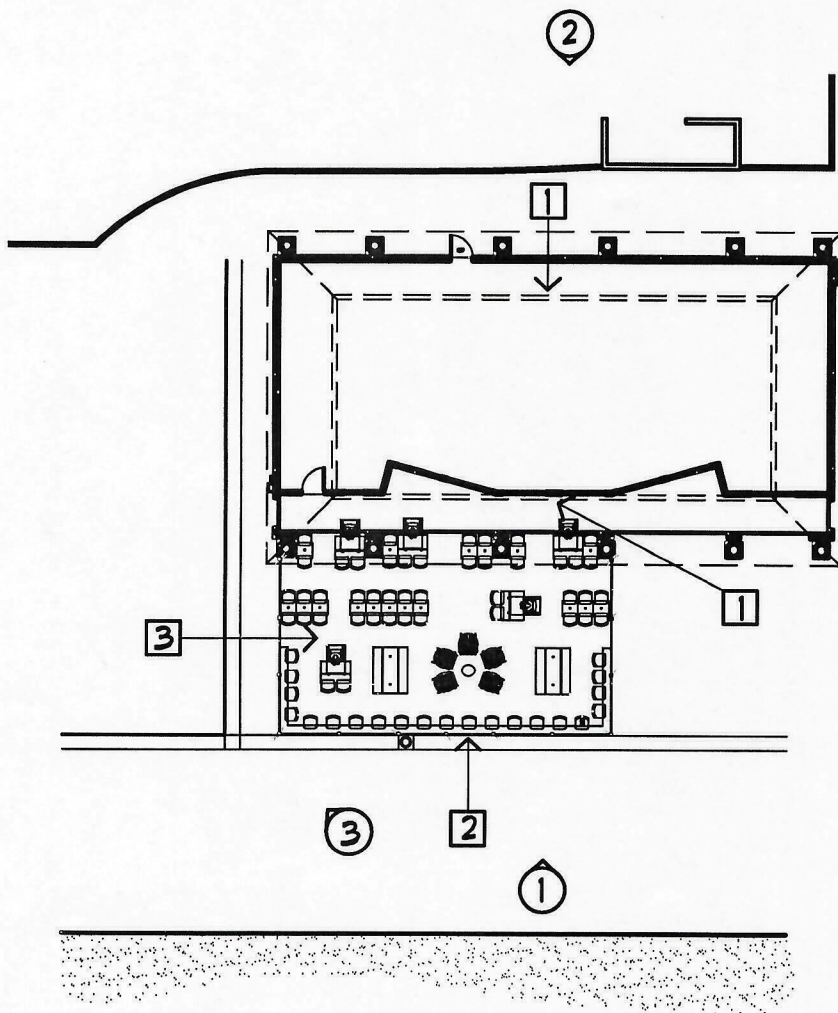

ZACKS TOO

DRB PHOTO EXHIBITS

NOTES:

1. REQUEST FOR (N) SIGNAGE ON EXISTING PARAPET PER PHOTO EXHIBITS AND PLANS. THE PROPOSED SIGN IS SUPERIMPOSED ONTO THIS PHOTOGRAPH.
2. PROPOSED PERIMETER FENCE FOR DINING AREA. MATERIALS TO BE BLACK TUBE STEEL FENCING AND WOOD COUNTER W/ MEDIUM GREY STAIN.
3. ONLY BLUE UMBRELLAS ARE PROPOSED FOR THE DINING AREA.

SITE PLAN

NTS

26 APRIL 2024

= PHOTO NUMBER AND VIEW DIRECTION

2/5

2

Blue Umbrellas concept