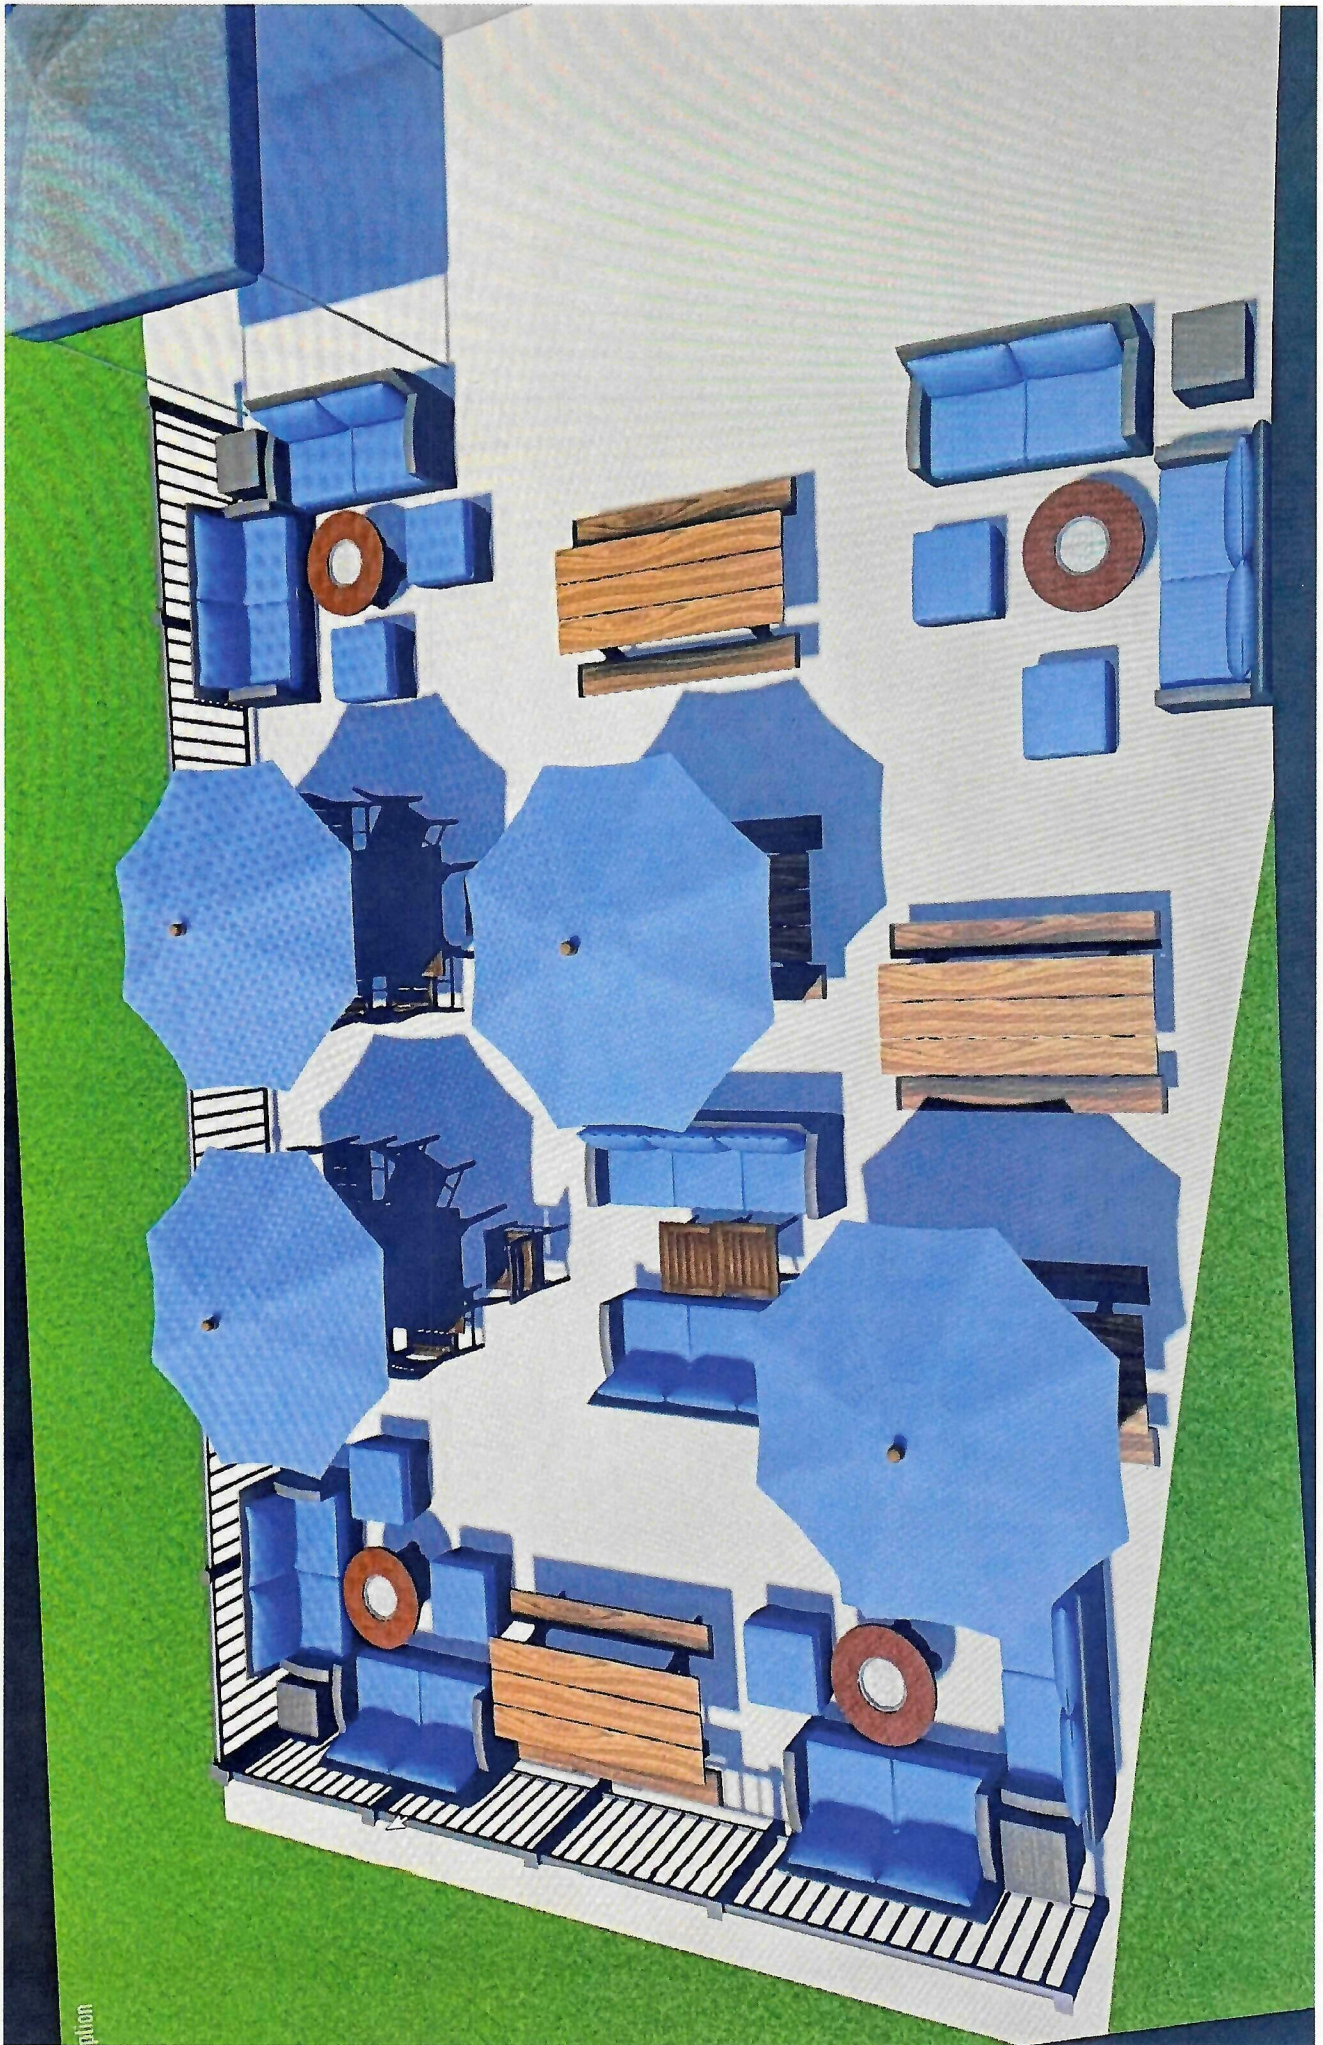

ZACKS TOO

DRB PHOTO EXHIBITS

NOTES:

1. REQUEST FOR (N) SIGNAGE ON EXISTING PARAPET PER PHOTO EXHIBITS AND PLANS. THE PROPOSED SIGN IS SUPERIMPOSED ONTO THIS PHOTOGRAPH.
2. PROPOSED PERIMETER FENCE FOR DINING AREA. MATERIALS TO BE BLACK TUBE STEEL FENCING AND WOOD COUNTER W/ MEDIUM GREY STAIN.
3. ONLY BLUE UMBRELLAS ARE PROPOSED FOR THE DINING AREA.

SITE PLAN

NTS

26 APRIL 2024

= PHOTO NUMBER AND VIEW DIRECTION

2/5

2

Blue Umbrellas concept