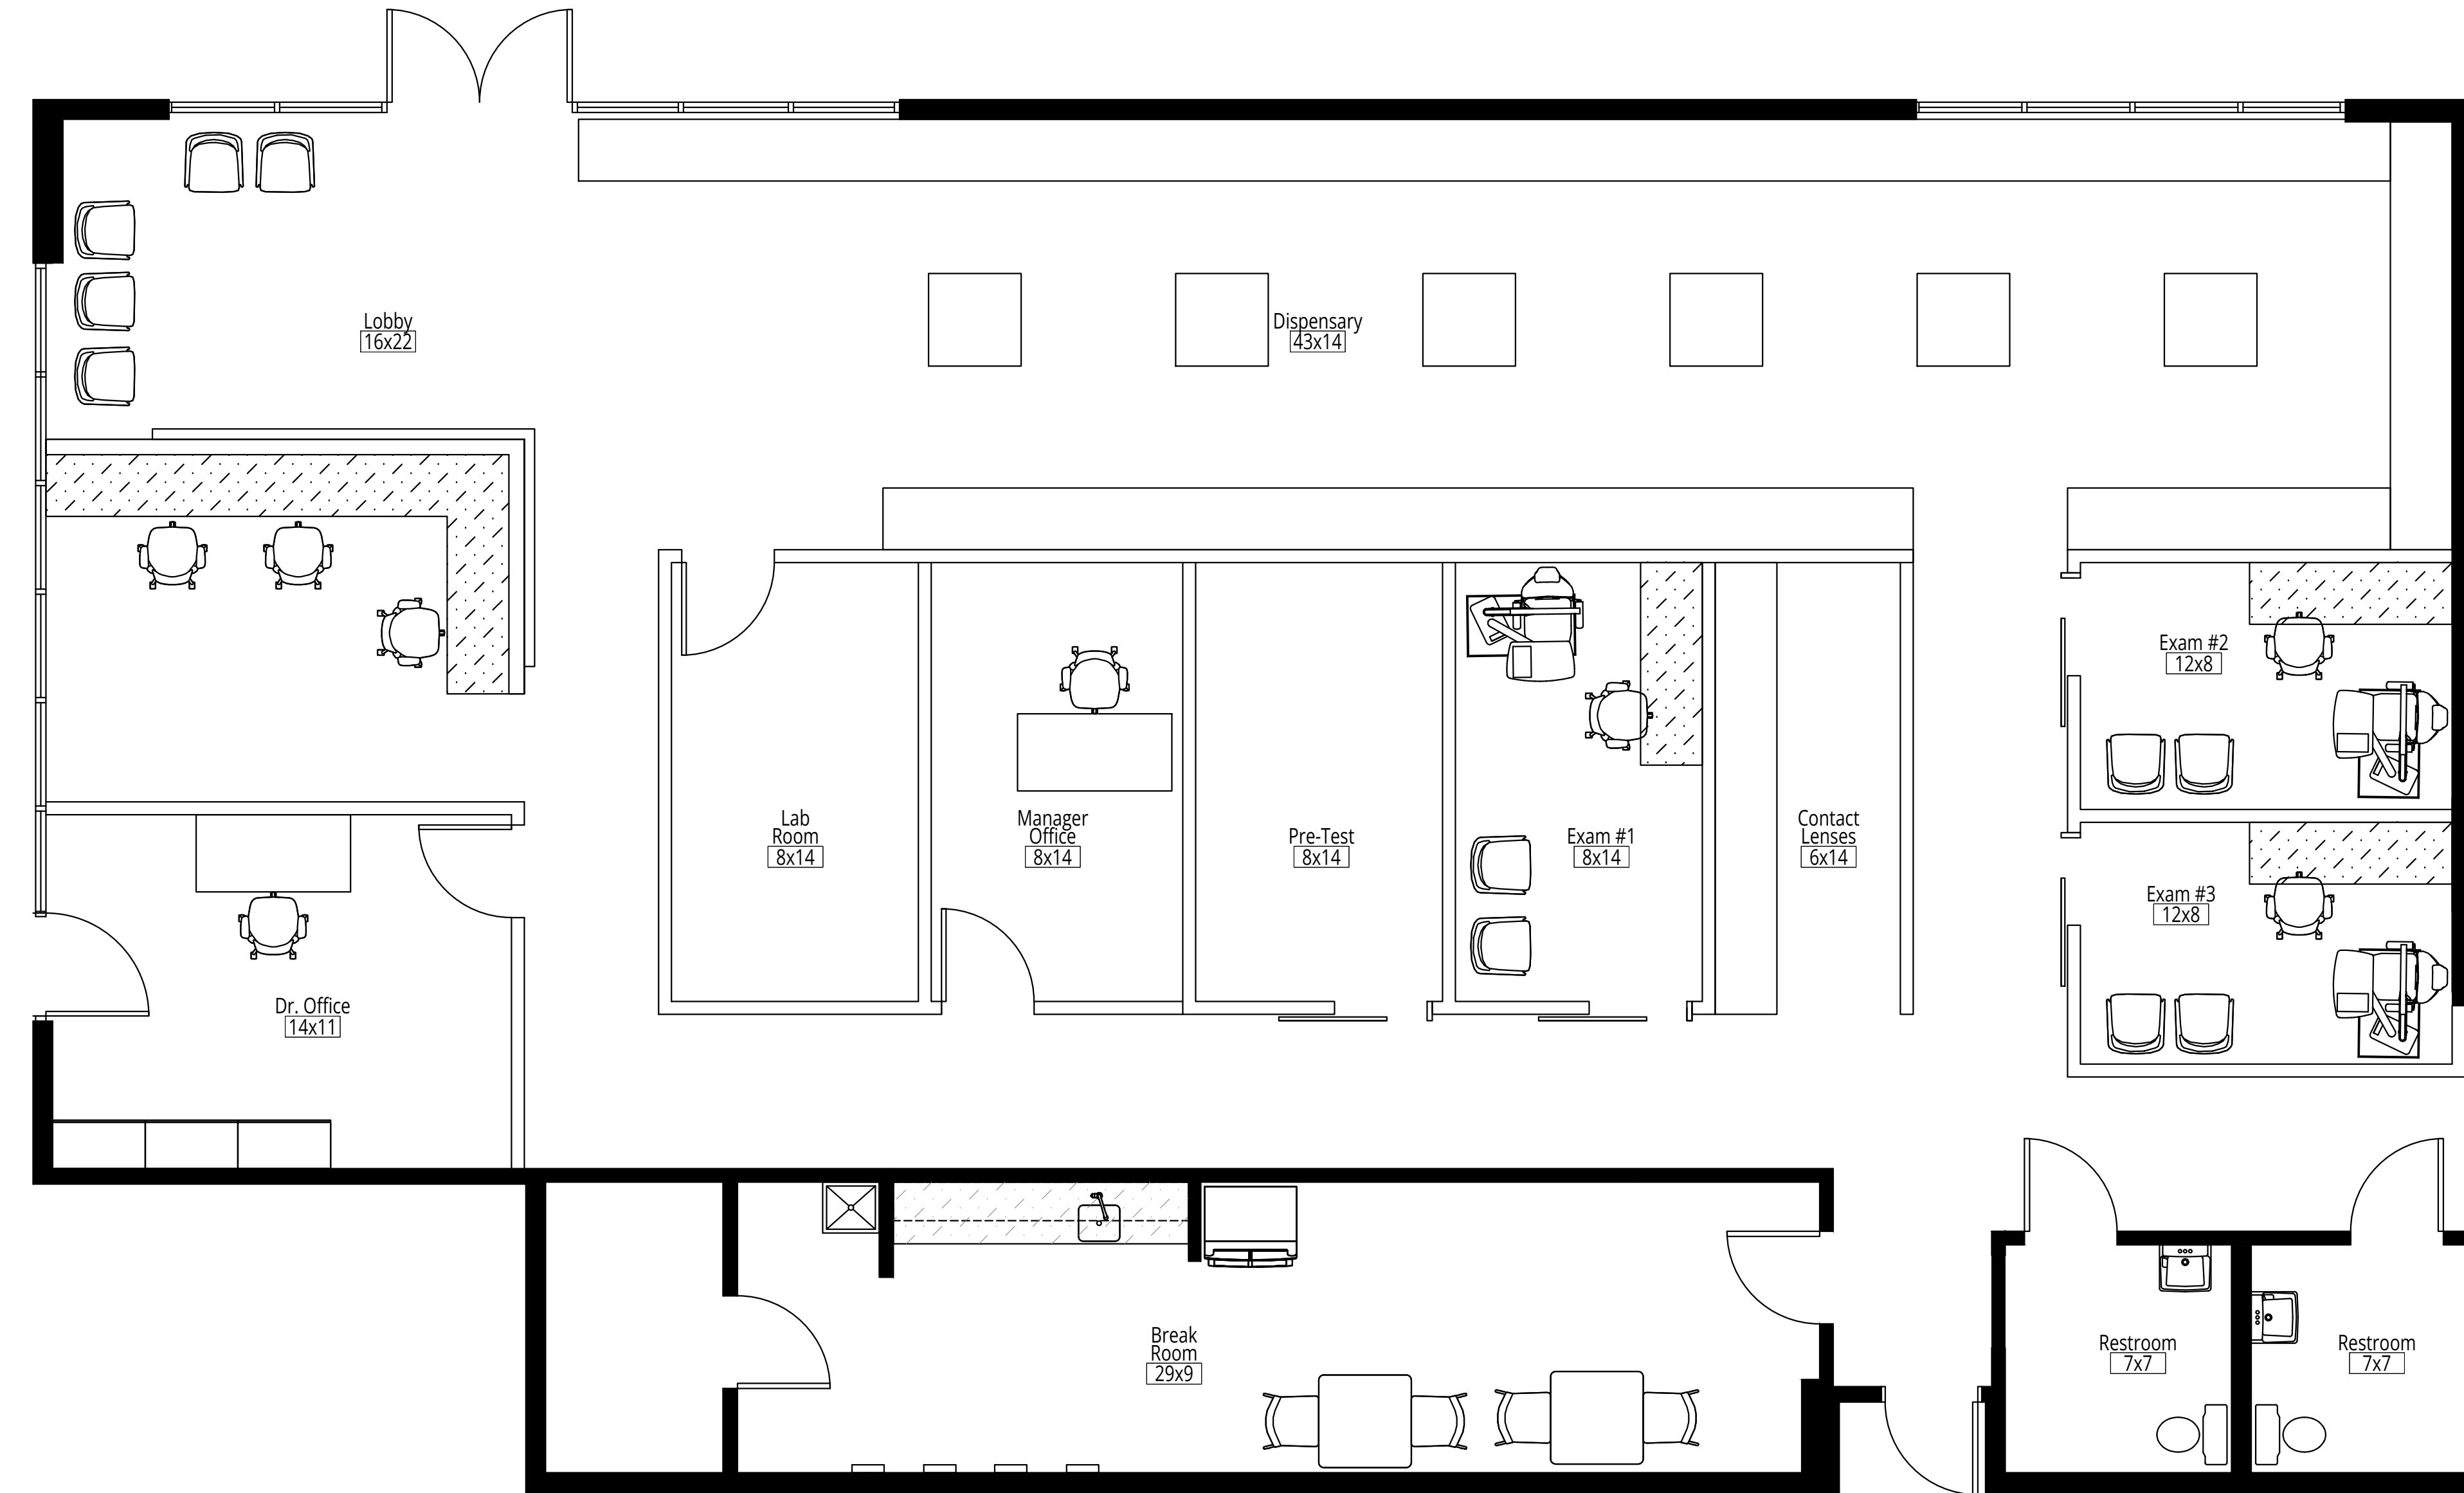

04/28/2026

SYMMETRY

EIGHT
STUDIO

4 Executive Circle
Suite 100, Irvine, CA 92614
www.symmetry8.com
©2025 Symmetry 8 Studio

Delta	Date	Issued For
-	04/23/25	Space Plan
-	04/28/26	Space Plan

10080.001
JW/DR
1/4" = 1'-0"

Huntington Beach
Optometry

6012 Edinger
Huntington Beach, CA

Space Plan
SP.04