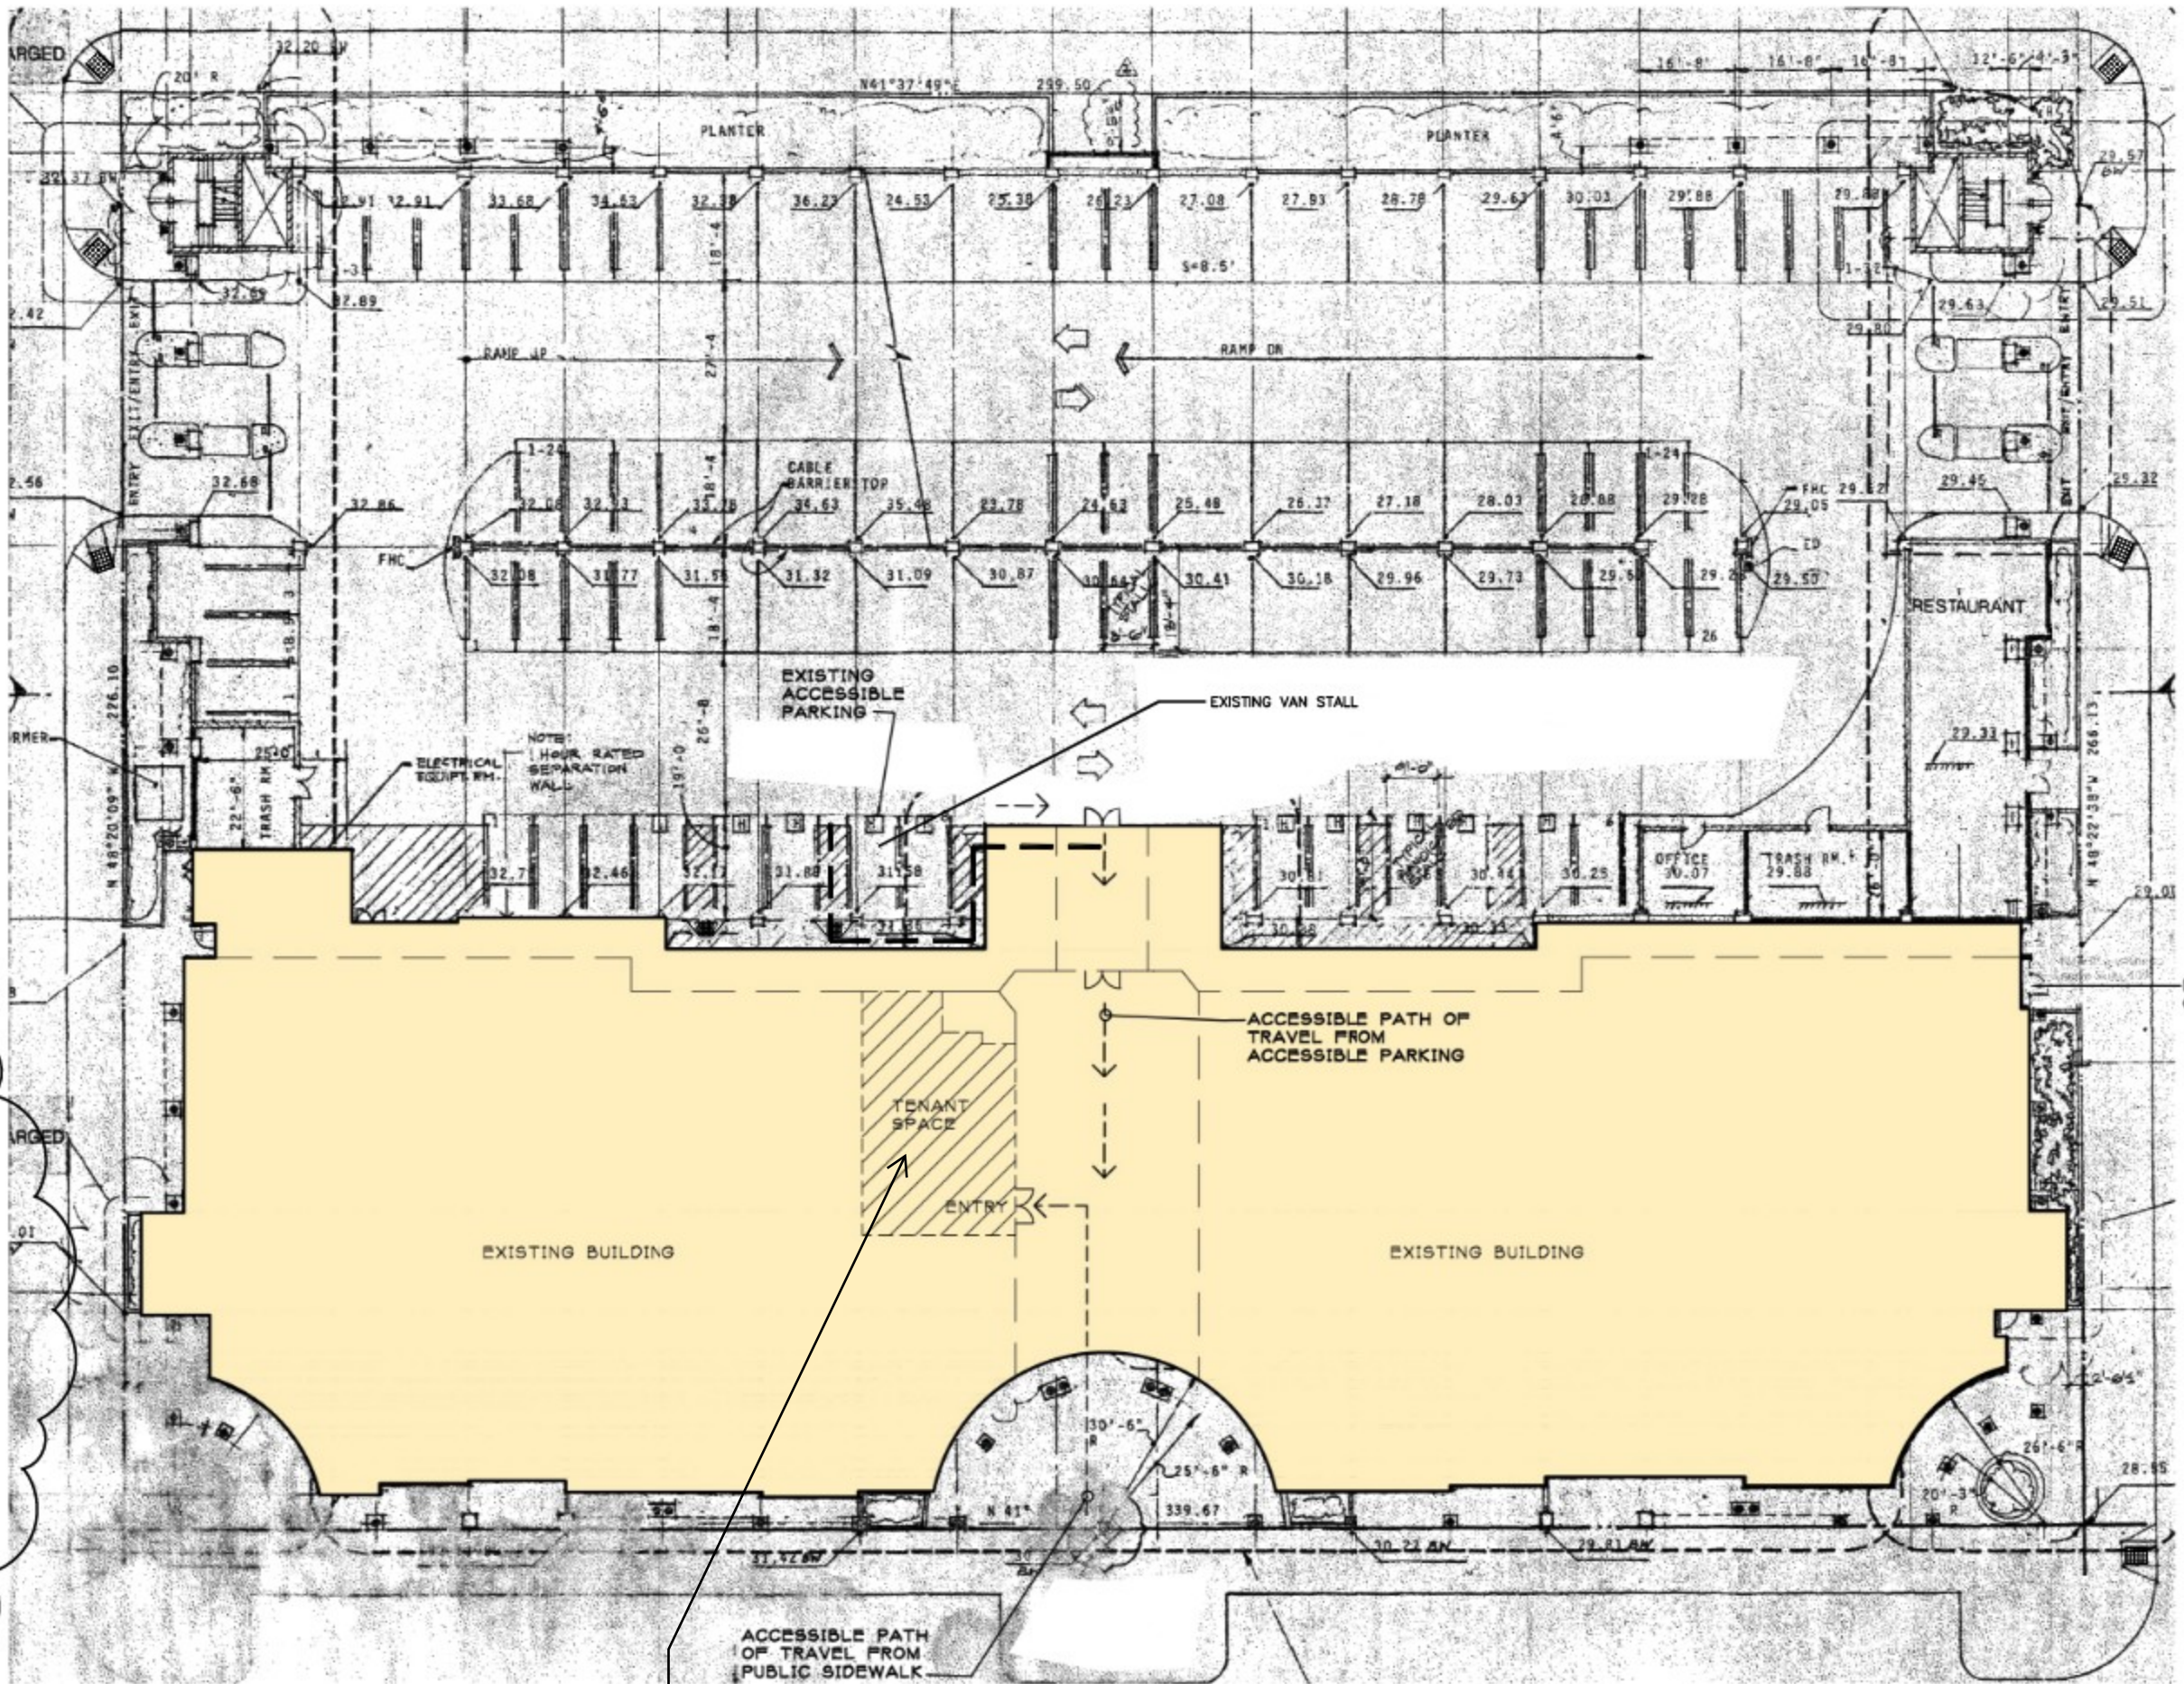

APPE IZAKAYA  
 200 MAIN STEET, SUITE 109  
 FLOOR PLAN WITH  
 OUTDOOR DINING

3RD STREET

WALNUT STREET

**PROJECT LOCATION:  
 APPE IZAKAYA  
 200 MAIN STREET, SUITE 109**

MAIN STREET

**RECEIVED  
 12/6/2025**