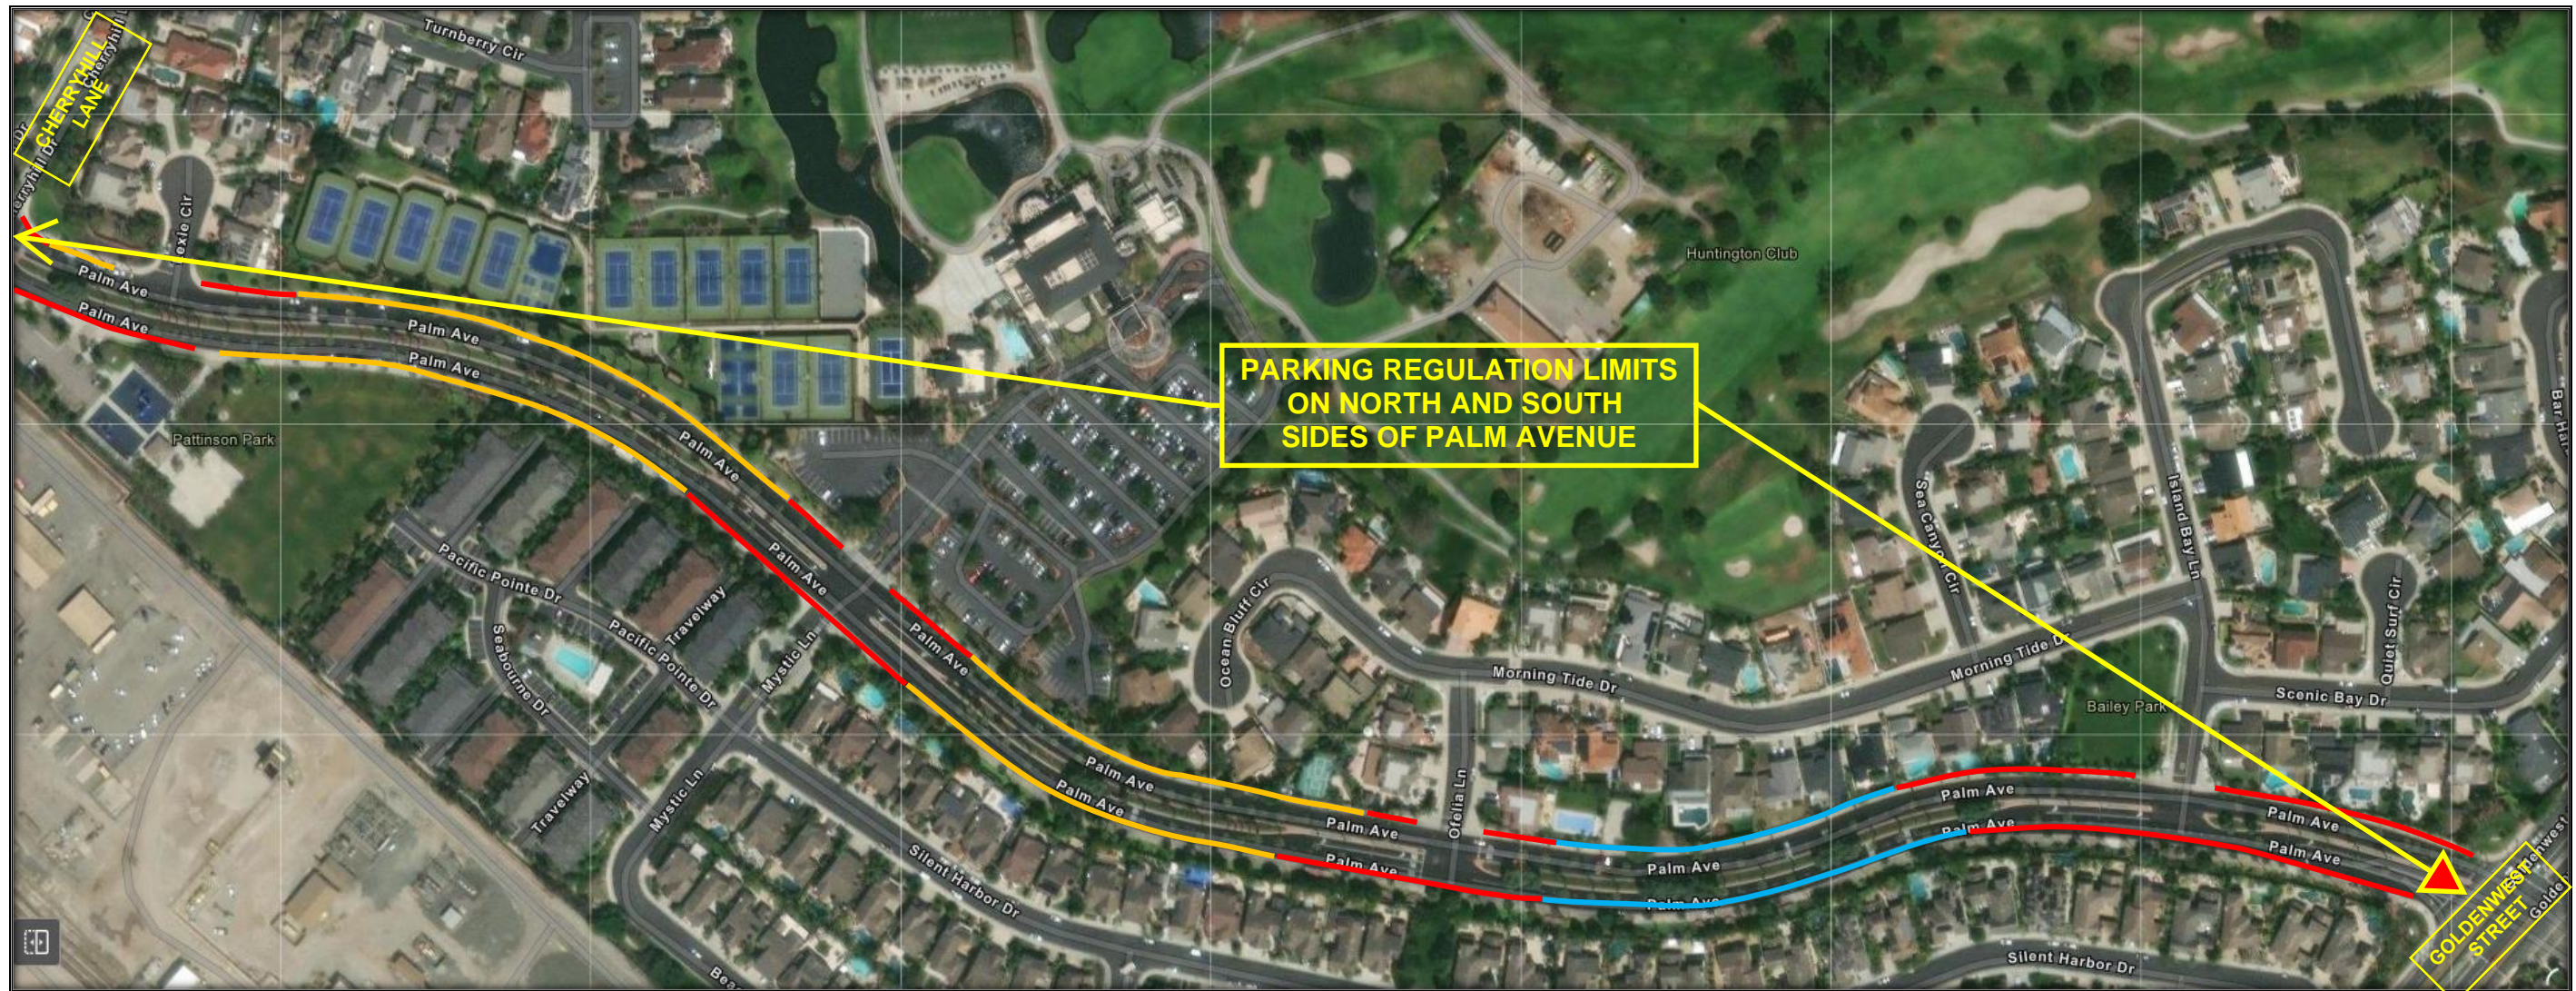

**Proposed Palm Avenue Limited Street Parking
from Goldenwest Street to Cherry Hill Lane**

Request for 2-hour parking from 6 am to 10 pm daily/1 hour parking from 10 pm- 6 am daily

Currently posted with street sweeping signs on the 1st and 3rd Wednesday from 8 am to noon/no posted time limit all other times

Request for 2-hour parking from 6 am to 10 pm daily/1 hour parking 10 pm- 6 am daily

Existing unrestricted parking 24/7 – no posted time limits

Currently posted with No Parking at any time signs (No change - to remain as is)

Note: All on-street parking is currently prohibited on Palm Avenue west of Cherryhill Drive. This is an **existing condition and no changes are requested.**