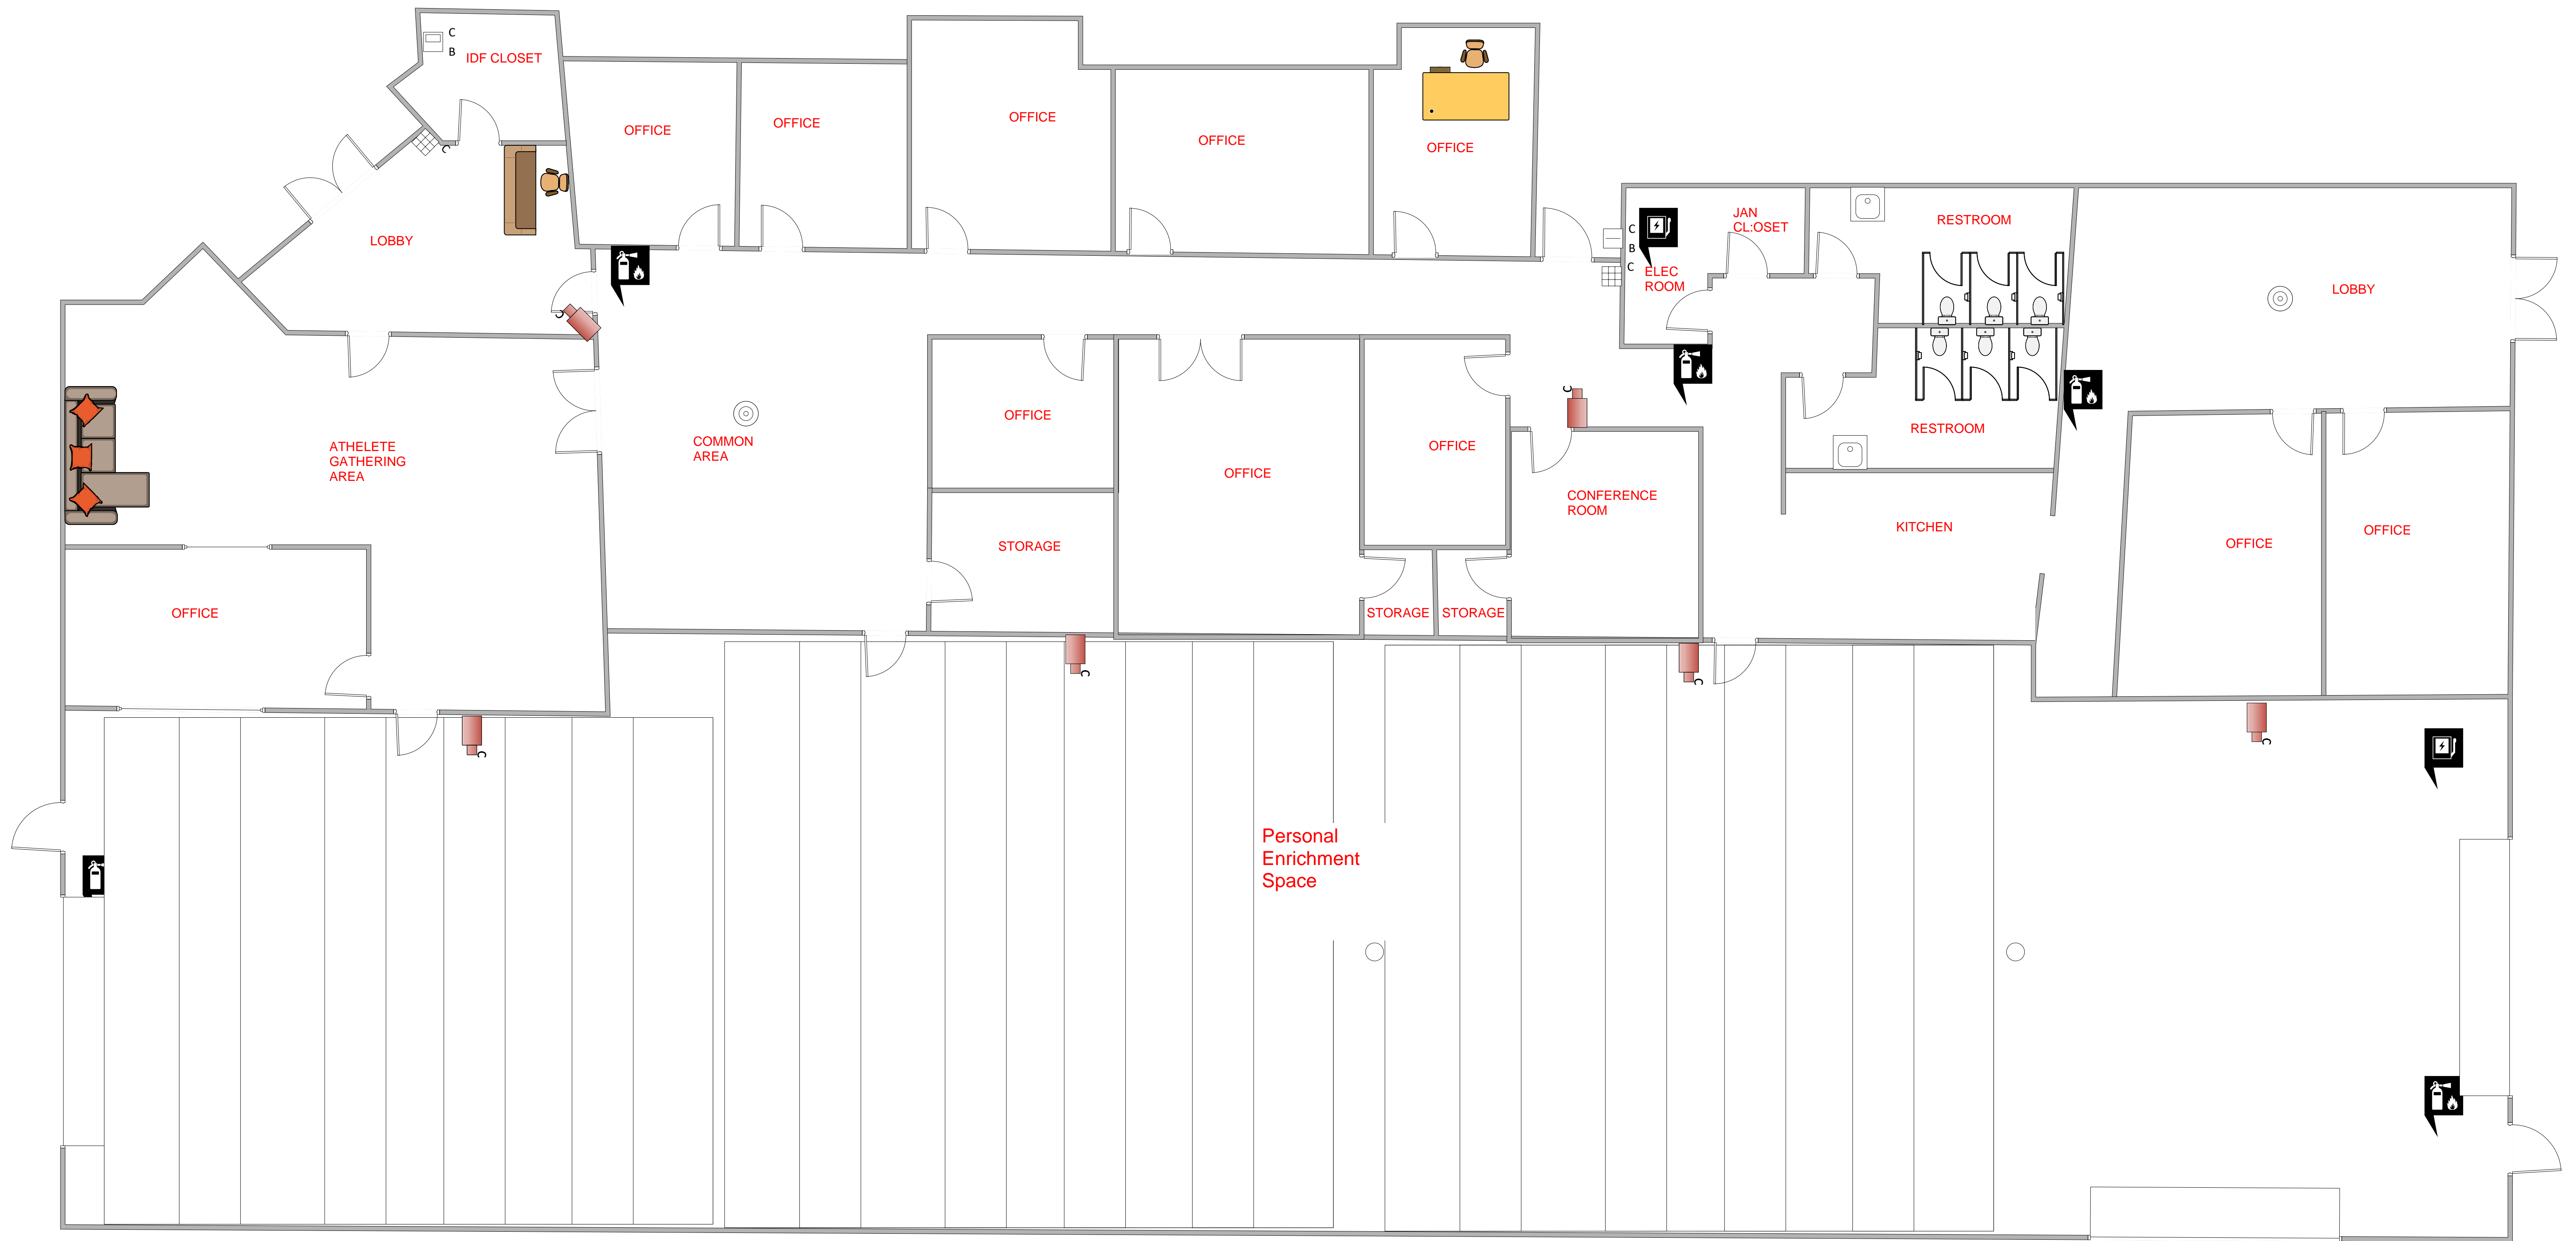

Received: 3/9/2026

Pipeline Ln

Pipeline Ln

Pipeline Ln

P

2 Handicap stalls

17 stalls

7 stalls

16 stalls

6 stalls

So CaL Thunder Cheer and Dance
15262 Pipeline Ln
48 parking spots
1/2000 SF

15261 Connector Ln
1/1000 SF for parking
Office/Warehouse
No tenant

Connector Ln

Connector Ln

Connector Ln

Connector